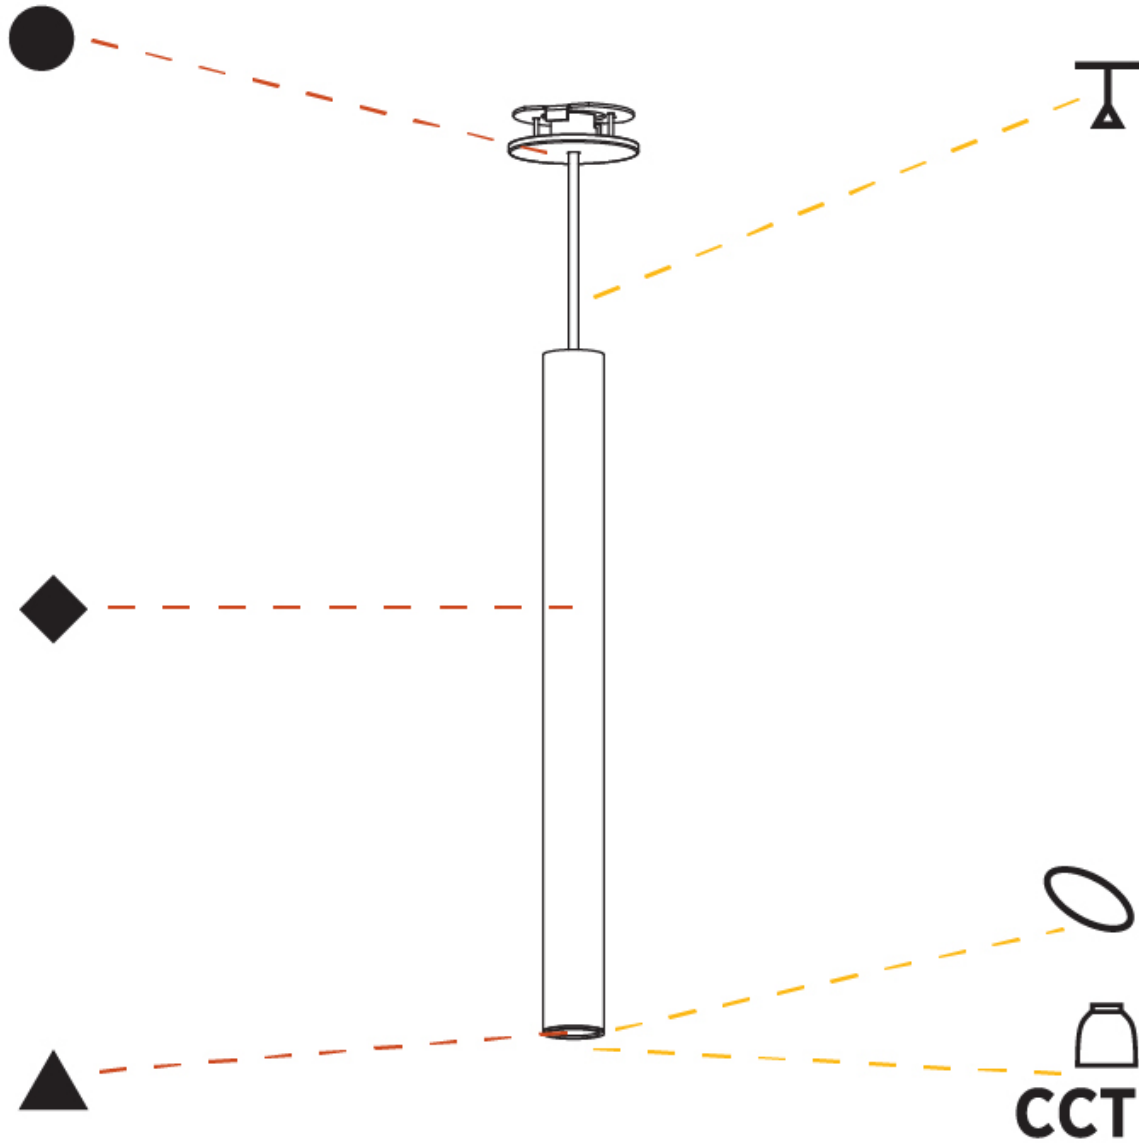

GENERAL

Series: Hangover
Subseries: Hangover Monopoint Recessed Canopy
Brand: Prolicht
Division: Architectural
Mounting Type: Suspension
Mounting Location: Ceiling
Subcategory: Pendant

PHYSICAL

Shape: Cylinder
Diameter (mm): 40
Diameter (in): 1 9/16
Height (mm): 450
Height (in): 17 11/16
Max. Overall Height (mm): 2450
Max. Overall Height (in): 96 7/16
Light Distribution: Downlight
Diffuser: Shine Ring 0-6
Fixture Finish: SSR / BKV / CWI / CRY / HAB / UFT / ITA / RUA / FTG / MYG / LOD / PUS / FRO / FUP / KIA / POP / BLS / SPG / MEY / GOH / GUM / CHC / COM / ABZ / JAG / OBR / MOS / ROR
Fixture Material: Aluminum
Cable Details: 2000mm / 6000mm Cable in White / Black / Orange / Red
Cut-out Measurements: 68mm / 2 11/16"

OPTICAL

Reflector°: 40 / 50

RATINGS AND CERTIFICATIONS

Certified By: Certified for North American Standards
IP rating: IP20

HANGOVER MONOPOINT RECESSED CANOPY SUSPENSION

A300152-

PROJECT
TYPE
SPECIFIER
QUANTITY
DATE

GENERAL

Series: Hangover
Subseries: Hangover Monopoint Recessed Canopy
Brand: Prolicht
Division: Architectural
Mounting Type: Suspension
Mounting Location: Ceiling
Subcategory: Pendant

PHYSICAL

Shape: Cylinder
Diameter (mm): 75
Diameter (in): 2 ¹⁵ / ₁₆
Height (mm): 450
Height (in): 17 ¹¹ / ₁₆
Max. Overall Height (mm): 2450
Max. Overall Height (in): 96 ⁷ / ₁₆
Light Distribution: Downlight
Diffuser: Shine Ring 0-6
Fixture Finish: SSR / BKV / CWI / CRY / HAB / UFT / ITA / RUA / FTG / MYG / LOD / PUS / FRO / FUP / KIA / POP / BLS / SPG / MEY / GOH / GUM / CHC / COM / ABZ / JAG / OBR / MOS / ROR
Fixture Material: Aluminum
Cable Details: 2000mm / 6000mm Cable in White / Black / Orange / Red
Cut-out Measurements: 68mm / 2 11/16"